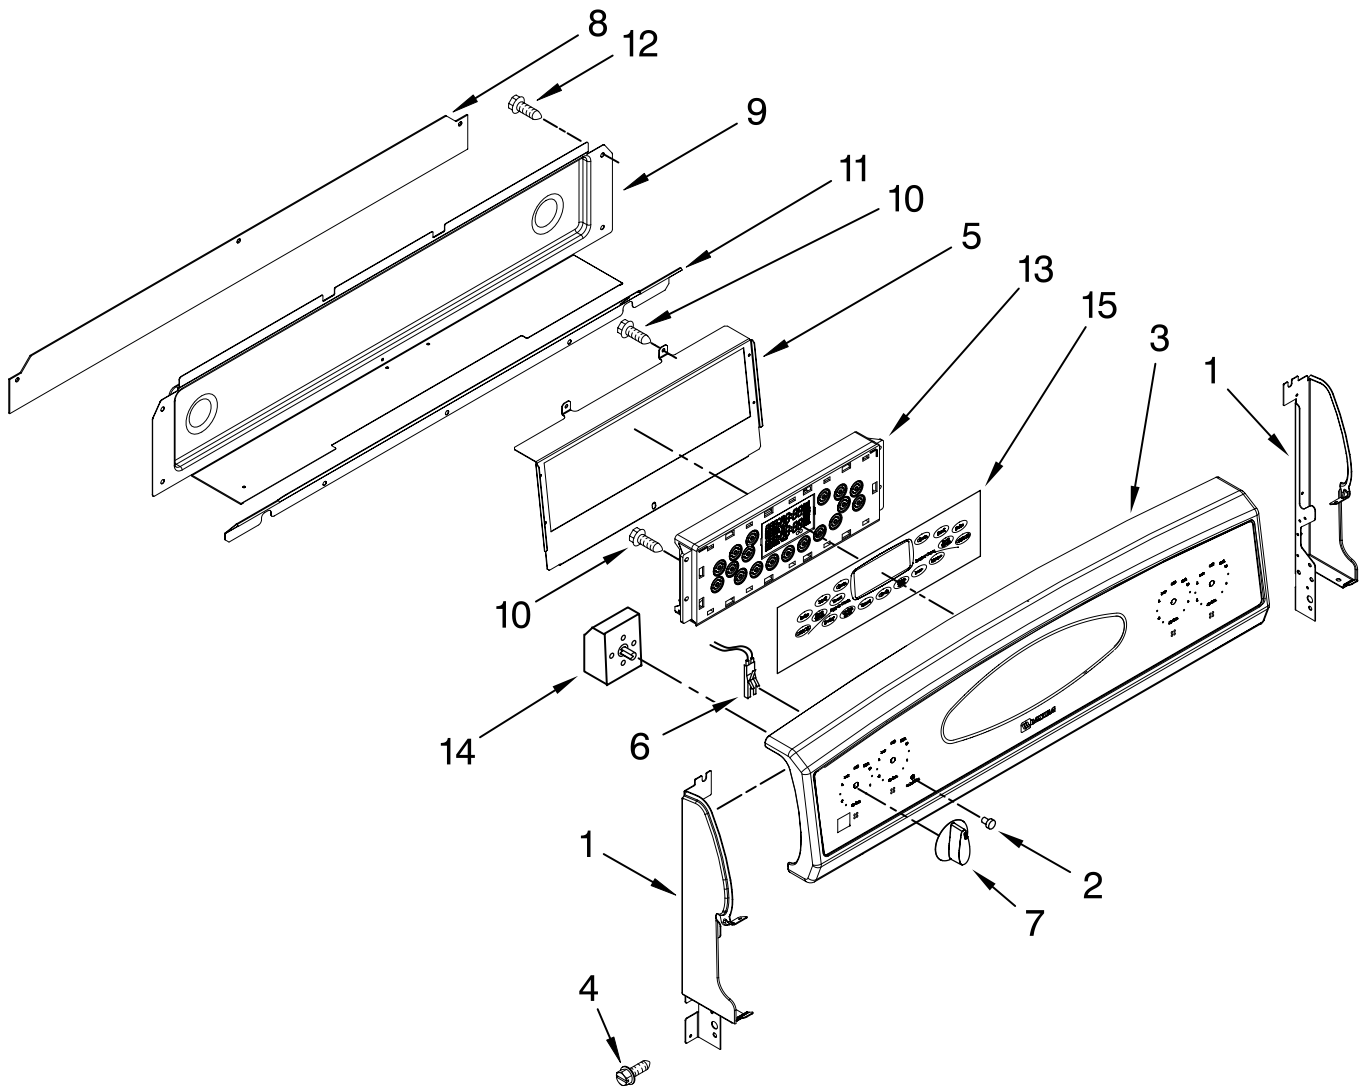

Illus. No.	Part No.	DESCRIPTION
1	8101P630-60	Literature Parts Installation Instructions
	8113P741-60	Owners Manual
	9762761	Brochure, Tips Safe Cooking
2	W10187838	Element (RR,LR)
3	8016P022-60	Glide, Main Top
4	W10204679	Element (RF)
5		Cooktop
	5706X501-09	Black
6	W10187838	Element (LF)
7	8004P093-60	Support, Element
8	8255P412-60	Block, Element Support

FOR ORDERING INFORMATION REFER TO PARTS PRICE LIST

CONTROL PANEL PARTS

For Models: MER6755AAS26

(Stainless)

The model(s) number shown may be different than what is printed on the model/serial tag of your product. The number(s) shown combine the model number and the first two digits of the serial number from the product tag.

Illus. No.	Part No.	DESCRIPTION
1	3807F734-70	Support, Backguard Black Left
	3907F733-70	Black Right
2	7730P011-60	Lens, Indicator
3	7704P001-60	Panel, Control Stainless
4	7101P633-60	Screw

Illus. No.	Part No.	DESCRIPTION
5	3801F844-51	Bracket, Control
6	7407P136-60	Light, Indicator
7	7737P232-60	Knobs (4) Black
8	3604F387-51	Shield, Sight
9	4005F803-51	Cover, Rear Wire
10	7101P500-60	Screw
11	3604F405-51	Shield, Wire